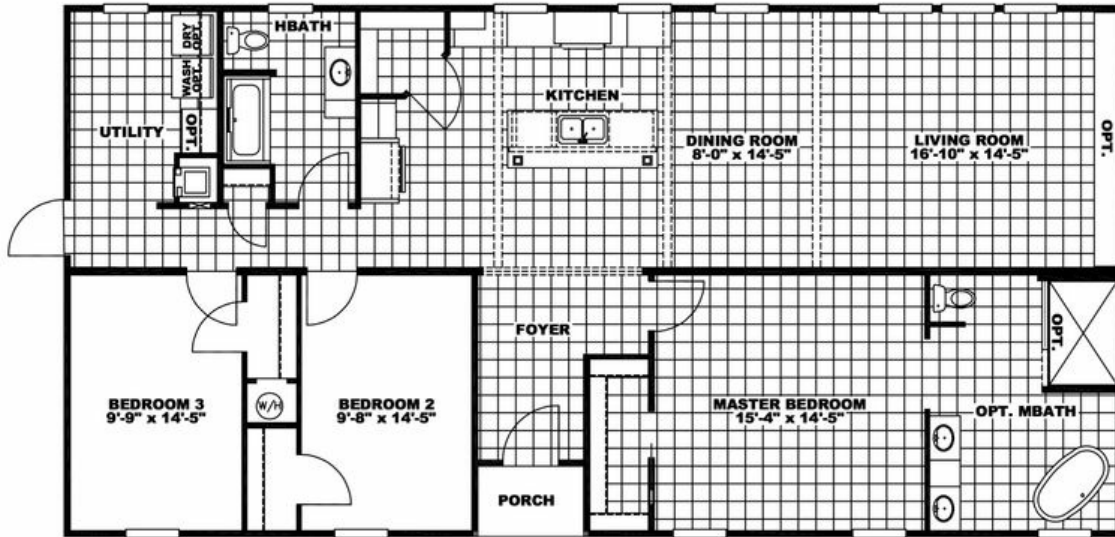

## **FREEDOM FARM HOUSE 32X60** Model number: 27FRE32603AH20

**3 beds • 2 baths • 1920 sq.ft. • 32' width • 60' depth**

Our home building facilities invest in continuous product and process improvements. Plans, dimensions, features, materials, specifications and availability are subject to change without notice or obligation. Renderings and floor plans are representative likenesses of our homes and may differ from the actual homes. We invite you to tour a Home Center near you and inspect the highest value in quality housing available or call (704) 484-2211 to speak with a Home Consultant. Copyright 2017, CMH. All rights reserved.

# FREEDOM FARM HOUSE 32X60

## FREEDOM FARM HOUSE 32X60 Model number: 27FRE32603AH20

**3 beds • 2 baths • 1920 sq.ft. • 32' width • 60' depth**

Our home building facilities invest in continuous product and process improvements. Plans, dimensions, features, materials, specifications and availability are subject to change without notice or obligation. Renderings and floor plans are representative likenesses of our homes and may differ from the actual homes. We invite you to tour a Home Center near you and inspect the highest value in quality housing available or call (704) 484-2211 to speak with a Home Consultant. Copyright 2017, CMH. All rights reserved.