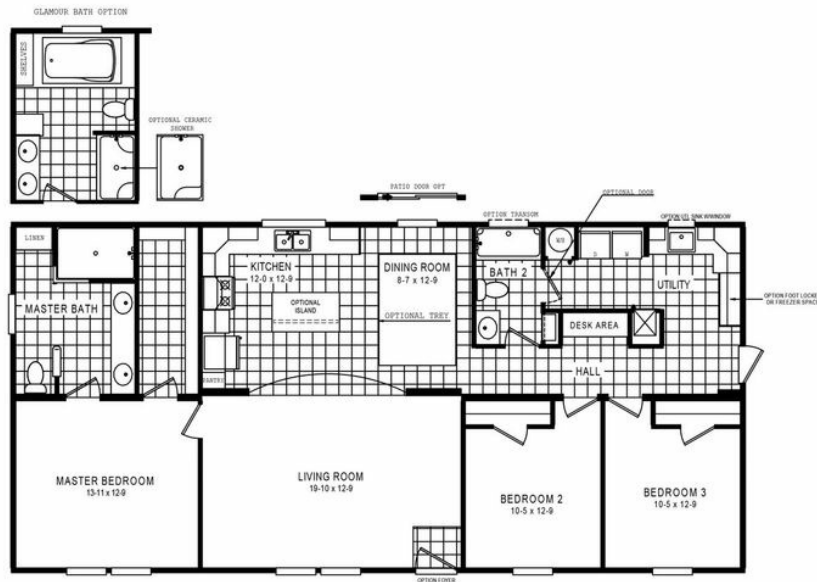

# 4608 ROCKETEER

**4608 ROCKETEER** Model number: 57ROC28563AH20

**3 beds • 2 baths • 1568 sq.ft. • 28' width • 56' depth**

Our home building facilities invest in continuous product and process improvements. Plans, dimensions, features, materials, specifications and availability are subject to change without notice or obligation. Renderings and floor plans are representative likenesses of our homes and may differ from the actual homes. We invite you to tour a Home Center near you and inspect the highest value in quality housing available or call (704) 484-2211 to speak with a Home Consultant. Copyright 2017, CMH. All rights reserved.

## 4608 ROCKETEER Model number: 57ROC28563AH20

**3 beds • 2 baths • 1568 sq.ft. • 28' width • 56' depth**

Our home building facilities invest in continuous product and process improvements. Plans, dimensions, features, materials, specifications and availability are subject to change without notice or obligation. Renderings and floor plans are representative likenesses of our homes and may differ from the actual homes. We invite you to tour a Home Center near you and inspect the highest value in quality housing available or call (704) 484-2211 to speak with a Home Consultant. Copyright 2017, CMH. All rights reserved.